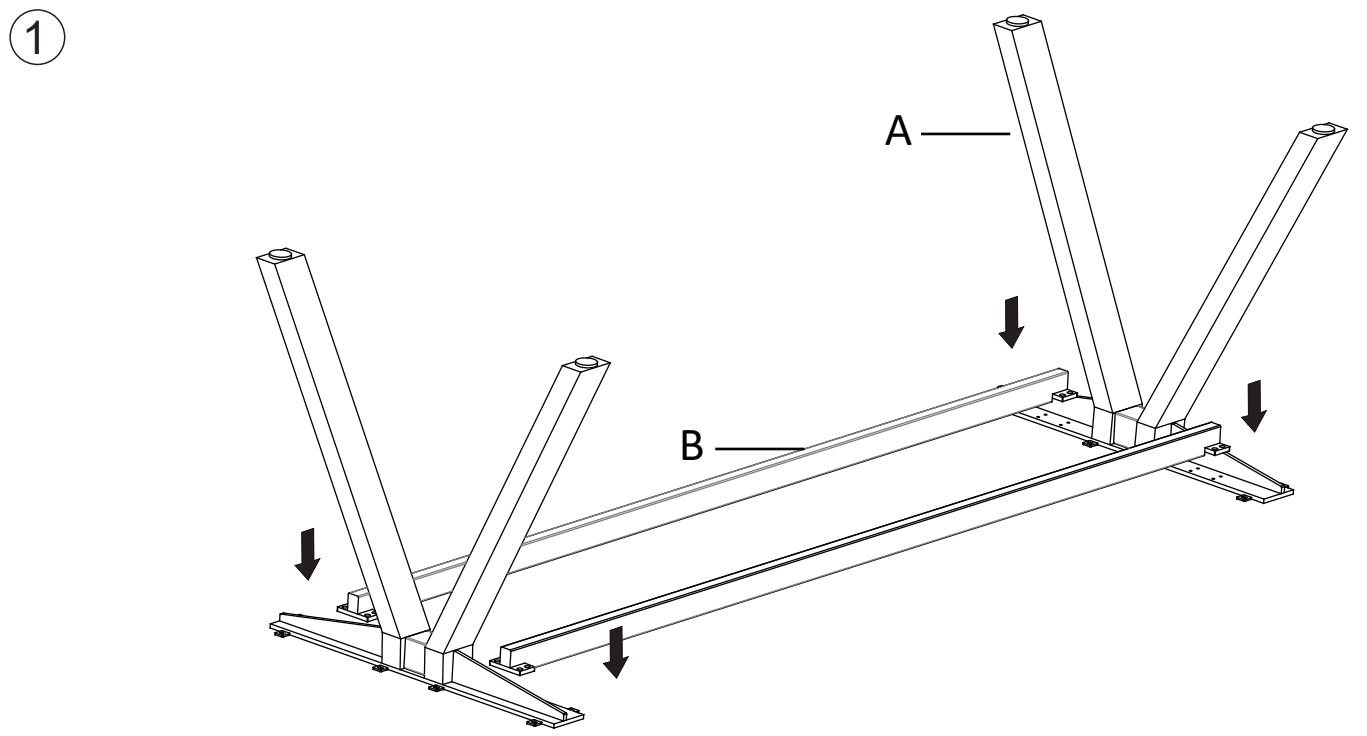

ASSEMBLY INSTRUCTION

CARRADALE DINING TABLE RECTANGULAR WITH V-LEG

ROWICO

HOME

Ax2 	Bx2 	Dx2 	Mx3 	E _{x1} # 4
Hx12 	Ix12 	Jx16 M6 × 12	Nx8 M6 × 65	Fx16 M6 × 12
				Kx1

3

4

5