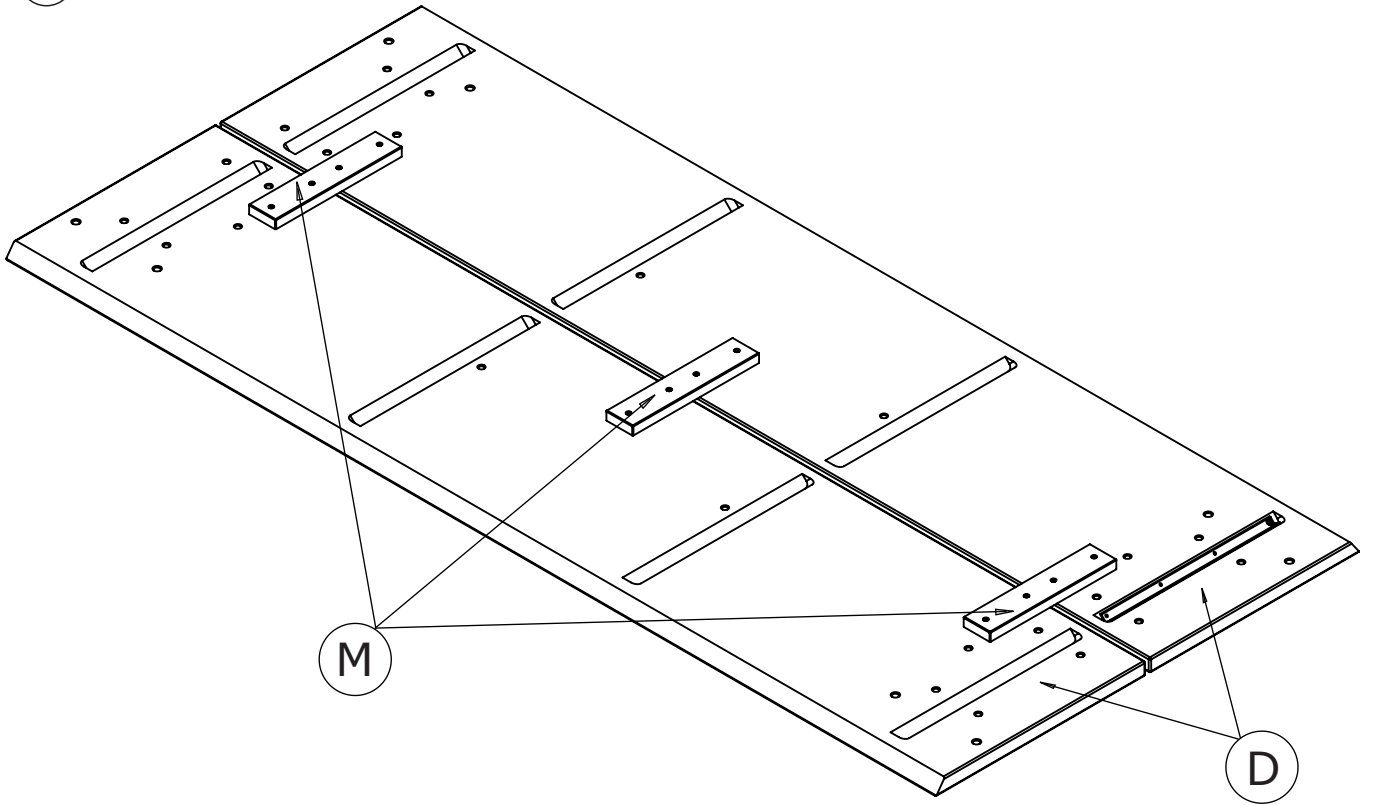

ASSEMBLY INSTRUCTION

CARRADALE DINING TABLE RECTANGULAR WITH V-LEG

ROWICO

HOME

Ax2 	Bx2 	Dx2 	Mx3 	E _{x1} # 4
Hx12 	Ix12 	Jx16 M6 × 12	Nx8 M6 × 65	Fx16 M6 × 12
				Kx1

3

4

5