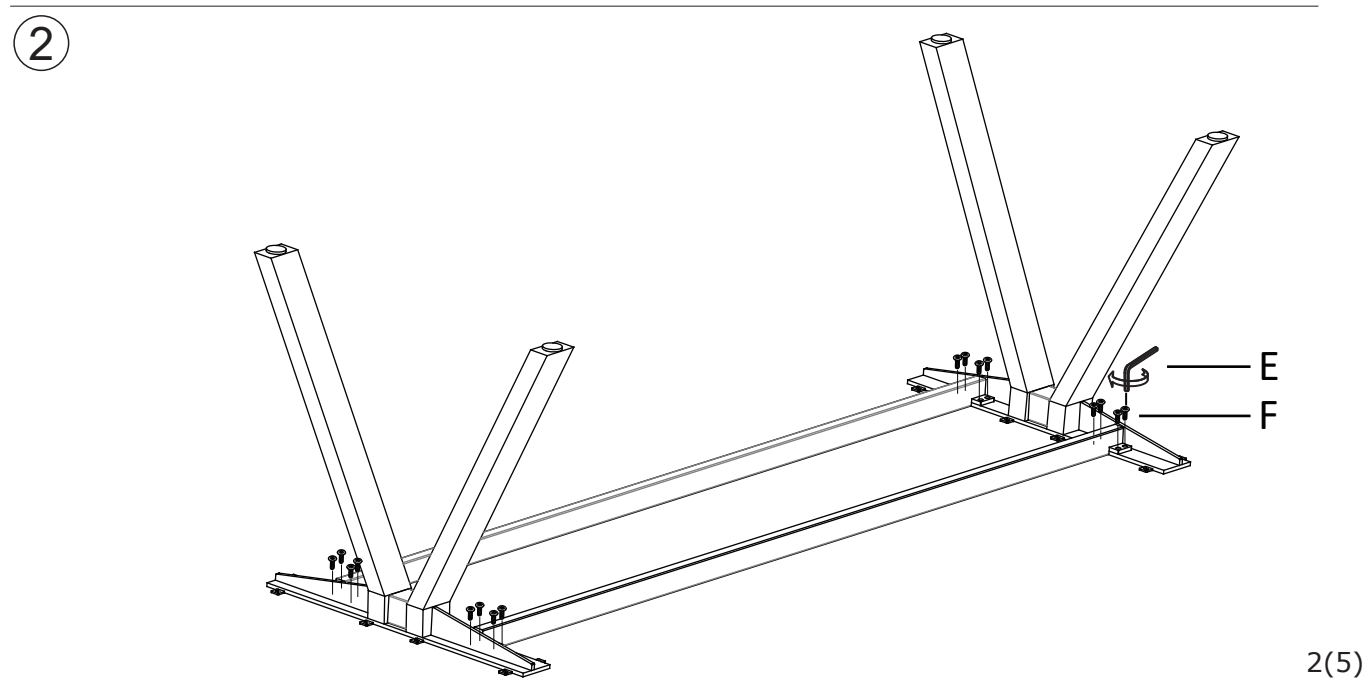

ASSEMBLY INSTRUCTION

CARRADALE DINING TABLE RECTANGULAR WITH V-LEG

ROWICO

HOME

Ax2 	Bx2 	Dx2 	Mx3 	E _{x1} # 4
Hx12 	Ix12 	Jx16 M6 × 12	Nx8 M6 × 65	Fx16 M6 × 12
				Kx1

3

4

5