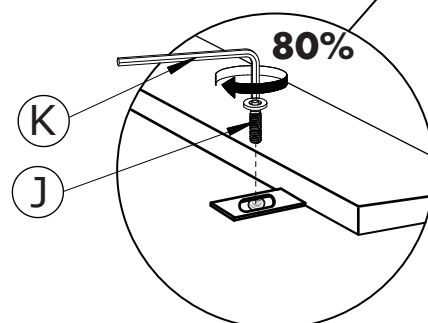

6

Dra inte åt skruvarna helt, förrän samtliga skruvar är monterade.
Do not tighten the screws completely, until all screws are assembled.