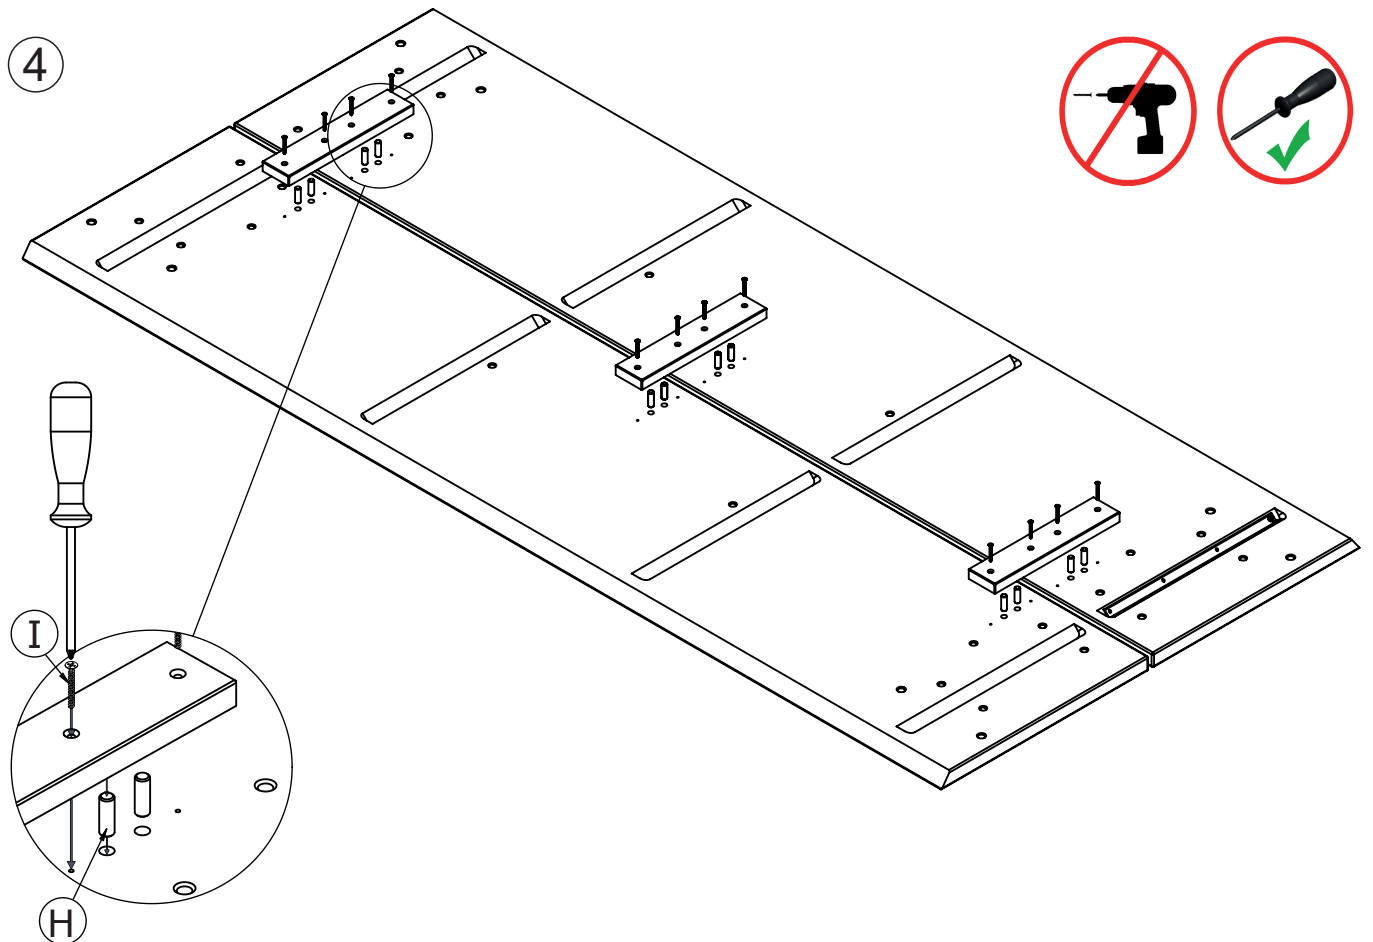

ASSEMBLY INSTRUCTION

CARRADALE DINING TABLE RECTANGULAR WITH V-LEG

ROWICO

HOME

Ax2 	Bx2 	Dx2 	Mx3 	E _{x1} # 4
Hx12 	Ix12 	Jx16 M6 × 12	Nx8 M6 × 65	Fx16 M6 × 12
				Kx1

3

4

5