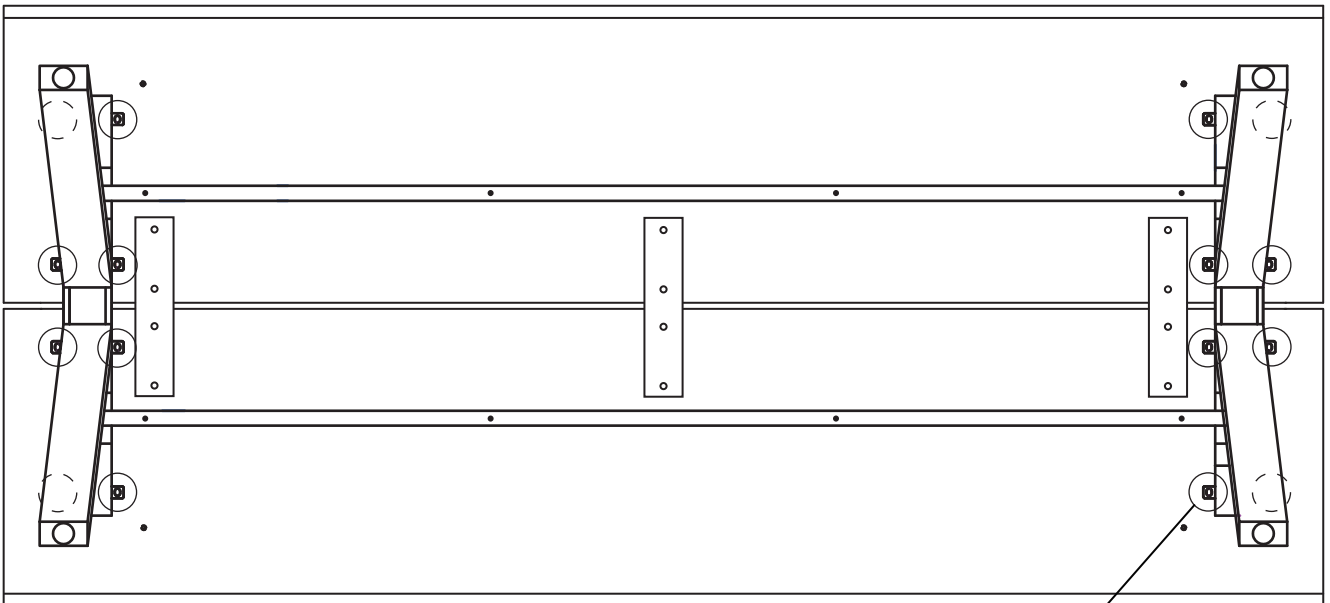

6

Dra inte åt skruvarna helt, förrän samtliga skruvar är monterade.
Do not tighten the screws completely, until all screws are assembled.