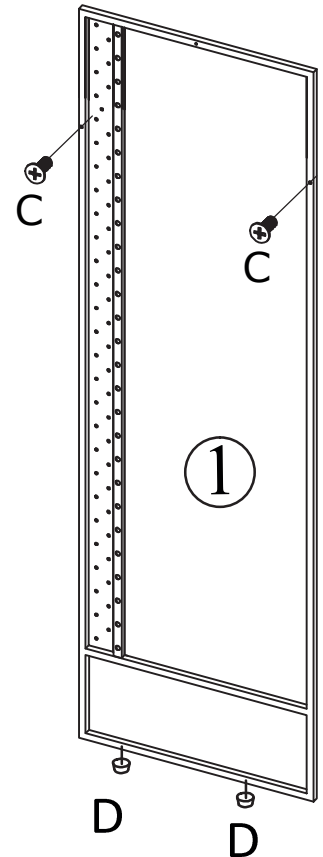

ASSEMBLY INSTRUCTION

MALONE FLOOR MIRROR

ROWICO

H O M E

NO	PARTS	Q'TY
1		1
2		1
A		3
B	M4 x 10	3
C	M5 x 12	2
D		2
E		3

①

A		x3
B		M4x10 x3
E		x3

②

C		M5x12 x4
D		x2

3

Skrudar för väggmontering ingår ej
Screws for wall attachment are not included

4