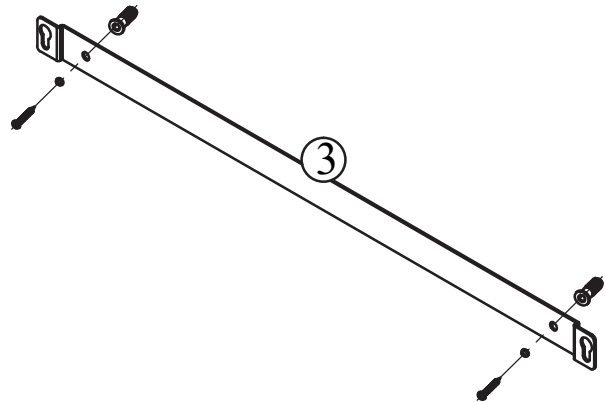

ASSEMBLY INSTRUCTION

MALONE FLOOR MIRROR

ROWICO

H O M E

NO	PARTS	Q'TY
1		1
2		1
A		3
B	M4 x 10	3
C	M5 x 12	2
D		2
E		3

①

A		x3
B		M4x10 x3
E		x3

②

C		M5x12 x4
D		x2

3

Skrudar för väggmontering ingår ej
Screws for wall attachment are not included

4