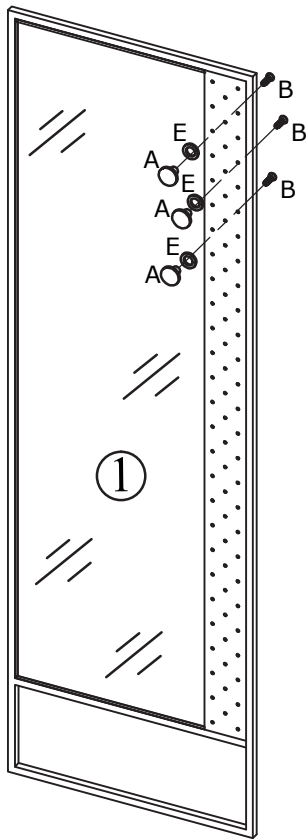

ASSEMBLY INSTRUCTION

MALONE FLOOR MIRROR

ROWICO

H O M E

NO	PARTS	Q'TY
1		1
2		1
A		3
B	M4 x 10	3
C	M5 x 12	2
D		2
E		3

①

A		x3
B		M4x10 x3
E		x3

②

C		M5x12 x4
D		x2

3

Skrudar för väggmontering ingår ej
Screws for wall attachment are not included

4