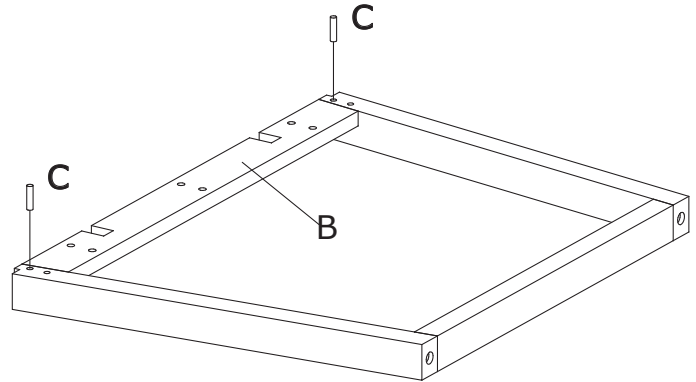

ASSEMBLY INSTRUCTION

COLONSAY DINING TABLE

ROWICO

HOME

Ax1 	Gx1  12MM
Bx2 	Hx12  M8×45MM
Cx4  Ø10×40MM	Ix16  M8
Dx4  Ø8×105MM	Jx4  M8×16MM
Ex4  M8	Kx1  5MM
Fx4  M8	Lx12  M8×22MM

1

2

3

4

5

Adjustable foot

6