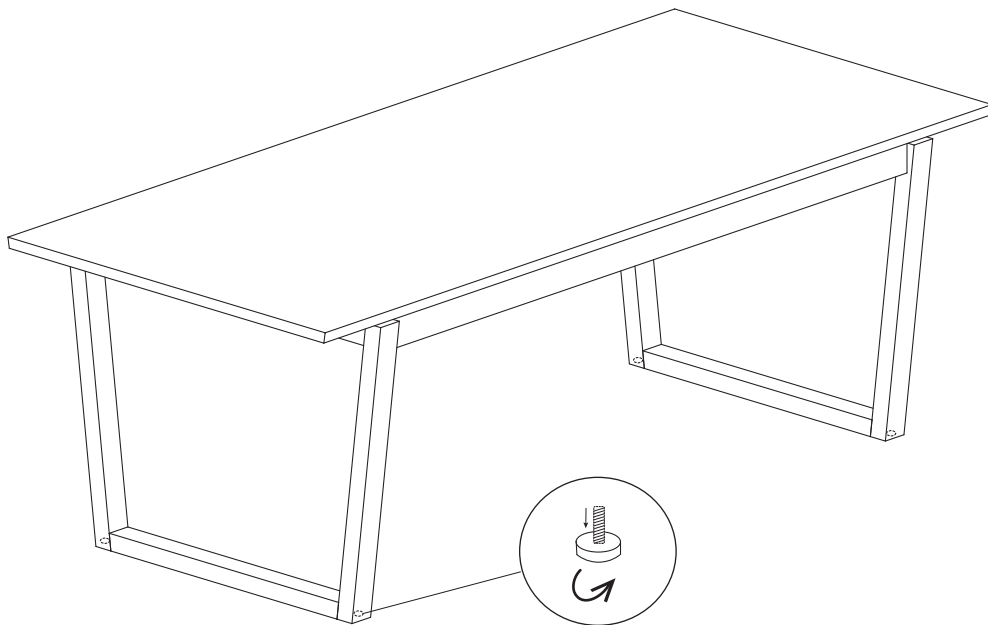

ASSEMBLY INSTRUCTION

COLONSAY DINING TABLE

ROWICO

HOME

Ax1 	Gx1  12MM
Bx2 	Hx12  M8×45MM
Cx4  Ø10×40MM	Ix16  M8
Dx4  Ø8×105MM	Jx4  M8×16MM
Ex4  M8	Kx1  5MM
Fx4  M8	Lx12  M8×22MM

1

2

3

4

5

Adjustable foot

6