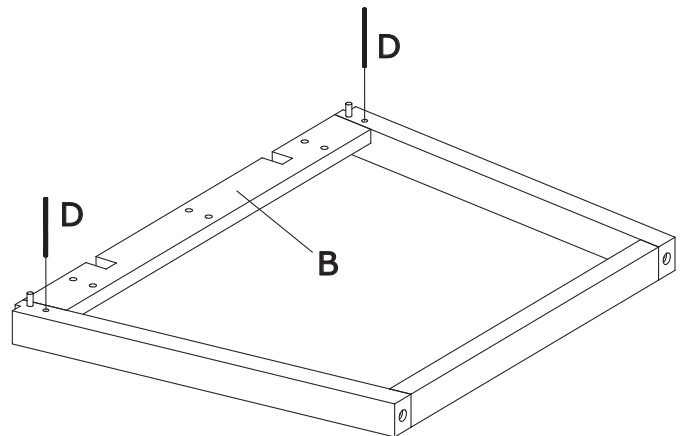

ASSEMBLY INSTRUCTION

COLONSAY DINING TABLE

ROWICO

HOME

Ax1 	Gx1  12MM
Bx2 	Hx12  M8×45MM
Cx4  Ø10×40MM	Ix16  M8
Dx4  Ø8×105MM	Jx4  M8×16MM
Ex4  M8	Kx1  5MM
Fx4  M8	Lx12  M8×22MM

1

2

3