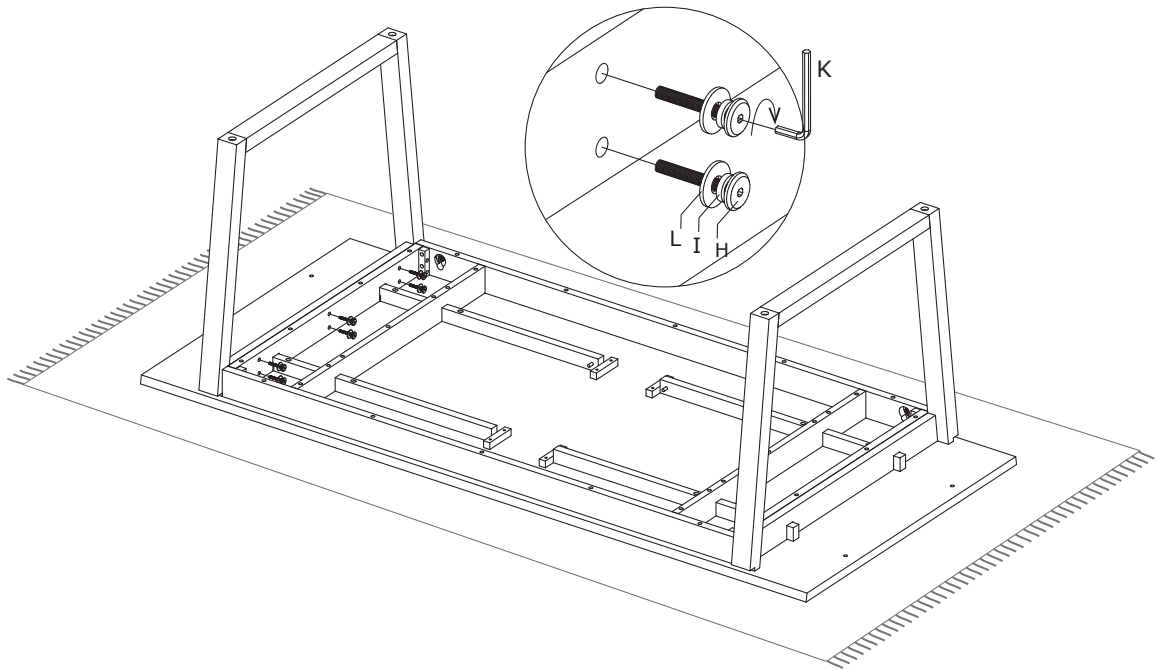

ASSEMBLY INSTRUCTION

COLONSAY DINING TABLE

ROWICO

HOME

Ax1 	Gx1  12MM
Bx2 	Hx12  M8×45MM
Cx4  Ø10×40MM	Ix16  M8
Dx4  Ø8×105MM	Jx4  M8×16MM
Ex4  M8	Kx1  5MM
Fx4  M8	Lx12  M8×22MM

1

2

3

4

5

Adjustable foot

6