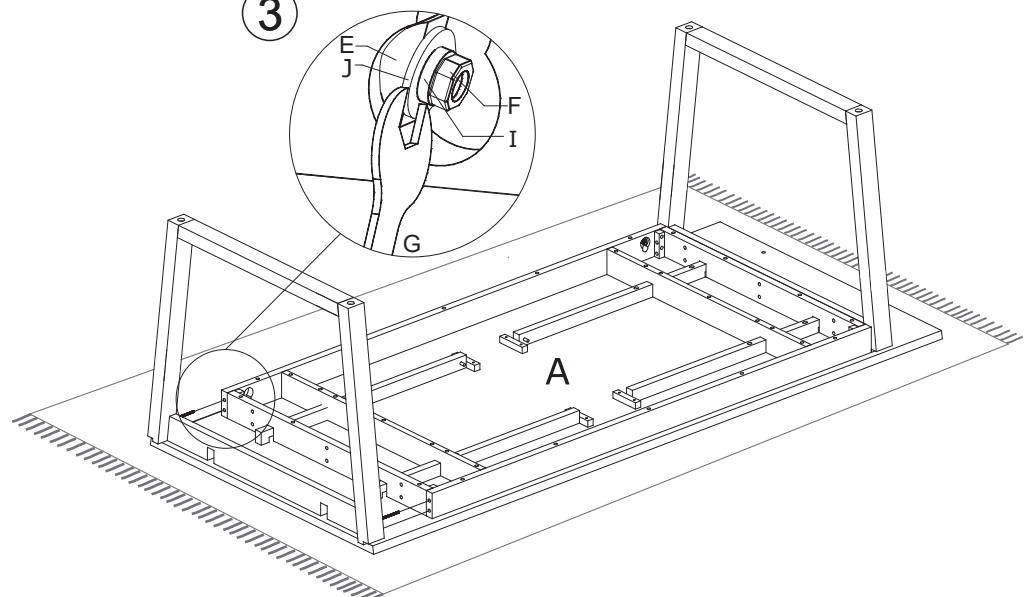

ASSEMBLY INSTRUCTION

COLONSAY DINING TABLE

ROWICO

HOME

Ax1 	Gx1  12MM
Bx2 	Hx12  M8×45MM
Cx4  Ø10×40MM	Ix16  M8
Dx4  Ø8×105MM	Jx4  M8×16MM
Ex4  M8	Kx1  5MM
Fx4  M8	Lx12  M8×22MM

1

2

3

4

5

Adjustable foot

6