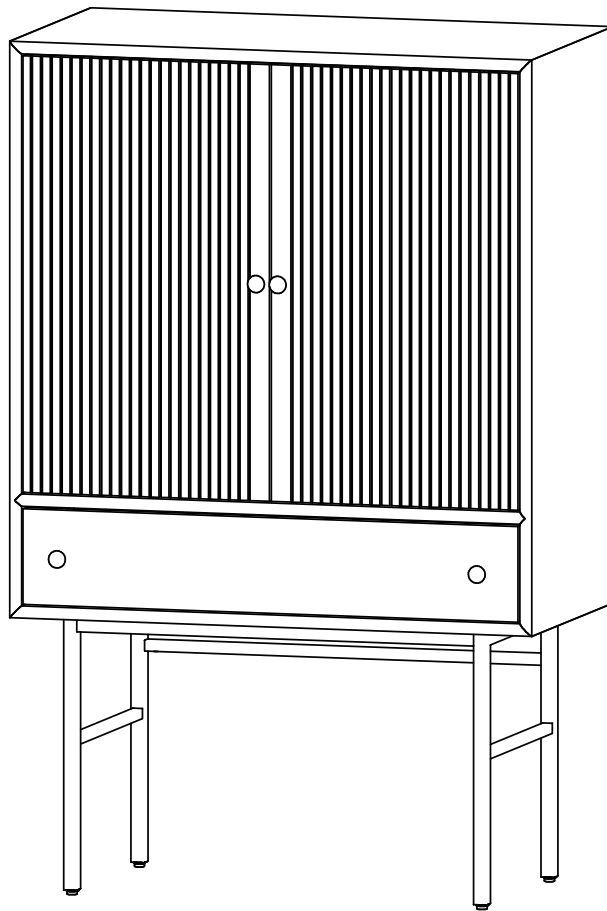

ASSEMBLY INSTRUCTION

CLEARBROOK CABINET

ROWICO

HOME

1 x1	6 x1	
2 x1	A x4	
	 M6×25	
3 x2	B x6	
	 M6×12	
4 x1	C x10	D x4
	 M6×35	 Ø5×16
5 x1	E x1	F x2
	 N4	 145×25
	G x1	H x2
	 Ø4/Ø12	 Ø3.5×16

Note:
Improper use, improper assembly and mishandling may lead to defects/ cracks appearing.