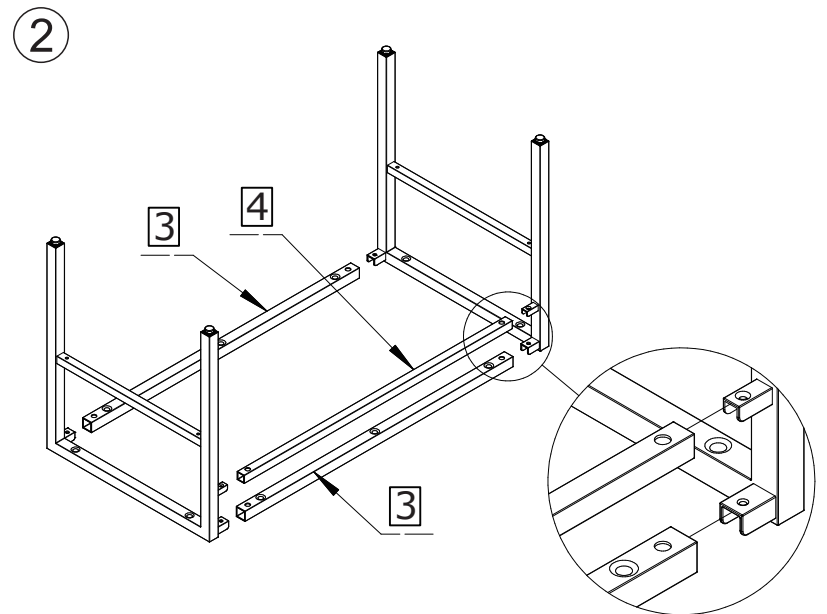

ASSEMBLY INSTRUCTION

CLEARBROOK CABINET

ROWICO

HOME

1 x1	6 x1	
2 x1	A x4	
	 M6×25	
3 x2	B x6	
	 M6×12	
4 x1	C x10	D x4
	 M6×35	 Ø5×16
5 x1	E x1	F x2
	 N4	 145×25
	G x1	H x2
	 Ø4/Ø12	 Ø3.5×16

Note:
Improper use, improper assembly and mishandling may lead to defects/ cracks appearing.

7

Secure the stripe is properly attached into the wall. Screws for wall attachment are not included in the box.

8

9