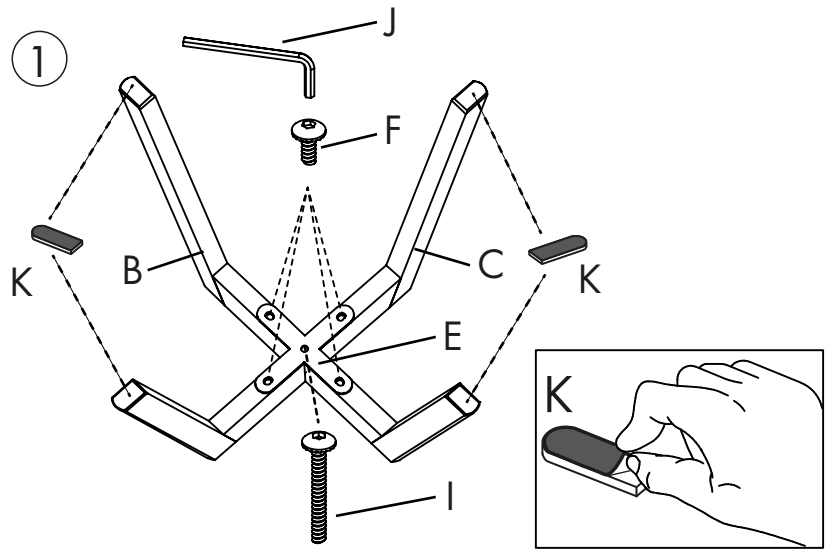

ASSEMBLY INSTRUCTION

ALISON CHAIR

ROWICO

HOME

Ax1 	Ex1 
	Fx8  M6x16MM
Bx1 	Gx2  M6x20MM
	Hx2  M6x25MM
Cx1 	Ix1  M6x55MM
	Jx1  N5
Dx1 	Kx4  40x19MM

Placera stolen på ett jämnt underlag.
Justera tills samtliga ben är i nivå med underlaget.
Spänn sedan försiktigt samtliga skruvar.
Place the chair on an even surface.
Adjust until all legs are in level with surface.
Carefully tighten all screws.