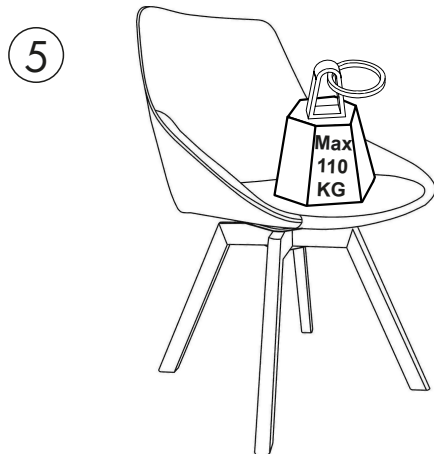

ASSEMBLY INSTRUCTION

ALISON CHAIR

ROWICO

HOME

Ax1 	Ex1 
	Fx8  M6x16MM
Bx1 	Gx2  M6x20MM
	Hx2  M6x25MM
Cx1 	Ix1  M6x55MM
	Jx1  N5
Dx1 	Kx4  40x19MM

Placera stolen på ett jämnt underlag.
Justera tills samtliga ben är i nivå med underlaget.
Spänn sedan försiktigt samtliga skruvar.
Place the chair on an even surface.
Adjust until all legs are in level with surface.
Carefully tighten all screws.