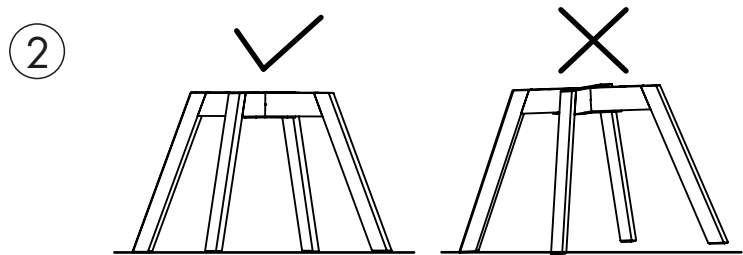

ASSEMBLY INSTRUCTION

ALISON CHAIR

ROWICO

HOME

Ax1 	Ex1 
	Fx8  M6x16MM
Bx1 	Gx2  M6x20MM
	Hx2  M6x25MM
Cx1 	Ix1  M6x55MM
	Jx1  N5
Dx1 	Kx4  40x19MM

Placera stolen på ett jämnt underlag.
Justera tills samtliga ben är i nivå med underlaget.
Spänn sedan försiktigt samtliga skruvar.
Place the chair on an even surface.
Adjust until all legs are in level with surface.
Carefully tighten all screws.