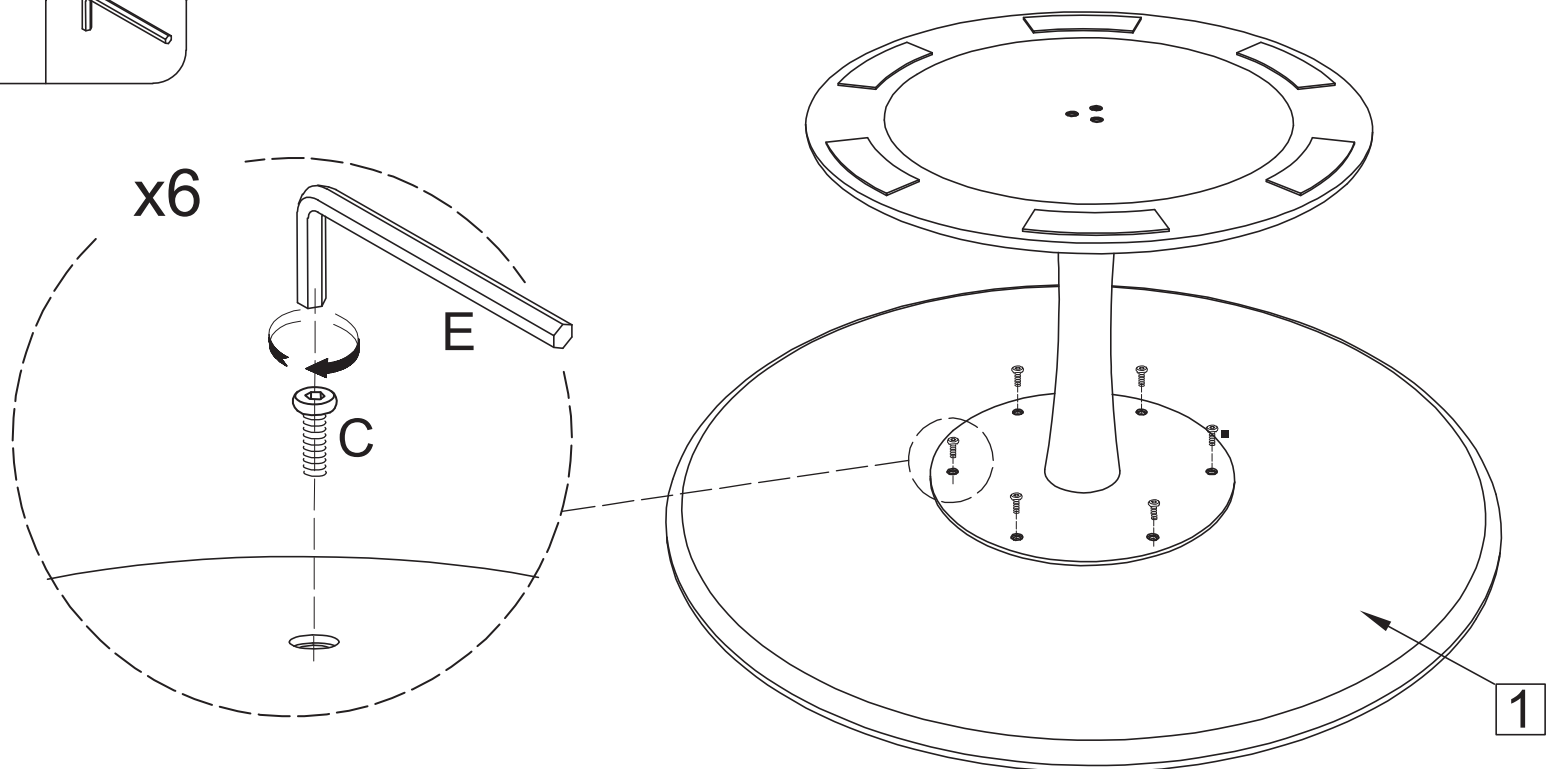

ASSEMBLY INSTRUCTION

HOBART COFFEE TABLE 90

ROWICO
HOME

1 x1 		2 x1 		3 x1 		4 x1 	
A x3 M6x80	B x3 M6x25	C x6 M6x15	D x1 $\varnothing 8 \times 40$	E x1 #4	F x6 150x50		

3

4

Do not put too big load on edge.