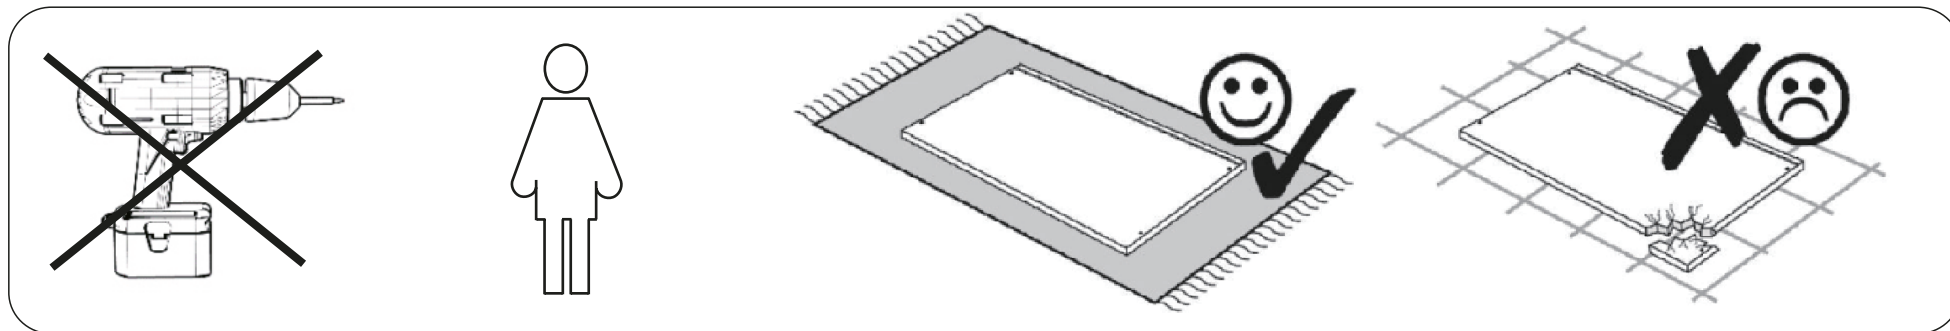

ASSEMBLY INSTRUCTION

HOBART COFFEE TABLE 90

ROWICO
HOME

1 x1 		2 x1 		3 x1 		4 x1 	
A x3 M6x80	B x3 M6x25	C x6 M6x15	D x1 $\varnothing 8 \times 40$	E x1 #4	F x6 150x50		

3

4

Do not put too big load on edge.