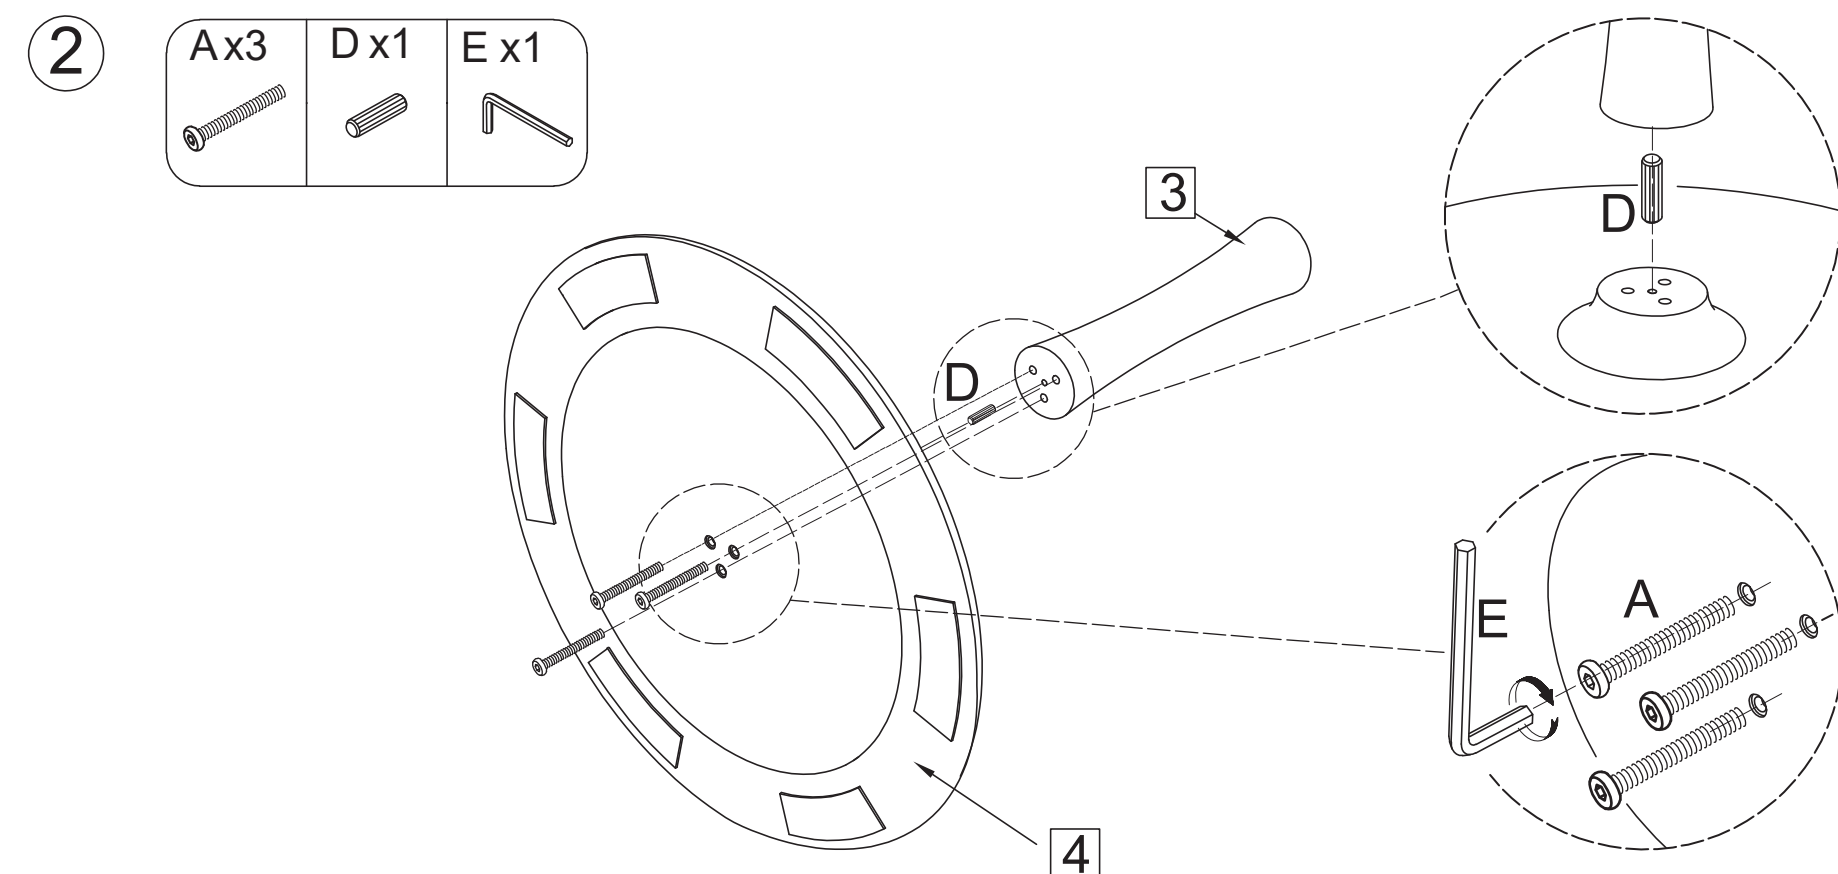

ASSEMBLY INSTRUCTION

HOBART COFFEE TABLE 90

ROWICO
HOME

1 x1 		2 x1 		3 x1 		4 x1 	
A x3 M6x80	B x3 M6x25	C x6 M6x15	D x1 $\varnothing 8 \times 40$	E x1 #4	F x6 150x50		

3

4

Do not put too big load on edge.