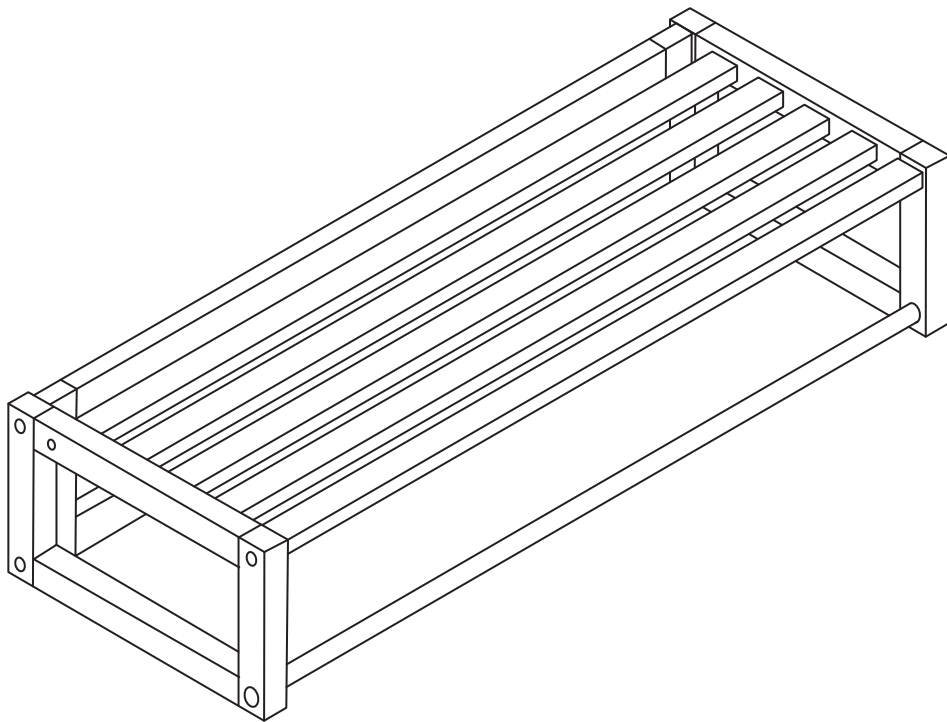

# CONFETTI HAT RACK 80 WOOD

**ROWICO**

HOME

Ax1	Bx1	Cx2		
Dx3	Ex1			
Fx1	Gx8	Hx2	Ix1	Jx16

1