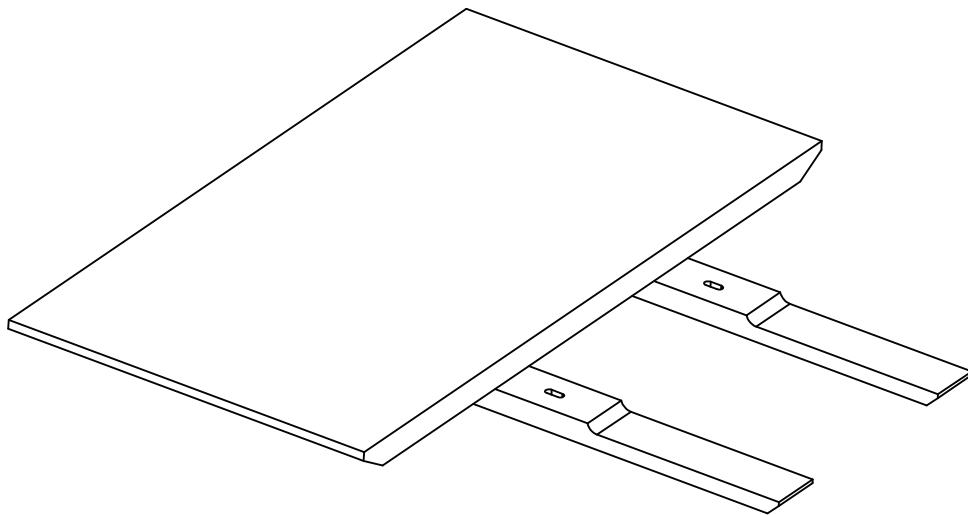

ASSEMBLY INSTRUCTION

MELVILLE EXTENSION

ROWICO

H O M E

<p>Ax1</p> 	<p>Dx4</p>  <p>M8×40MM</p>
	<p>E x4</p>  <p>M8×Ø12</p>
<p>Bx2</p> 	<p>Fx4</p>  <p>M8×Ø16</p>
	<p>Gx4</p>  <p>Ø8×40</p>
<p>Cx1</p> 	<p>Hx2</p>  <p>M6×55MM</p>
	<p>Ix2</p>  <p>M8×Ø20</p>

①

②

③

Note:
Improper use, improper assembly and mishandling may lead to defects/ cracks appearing.