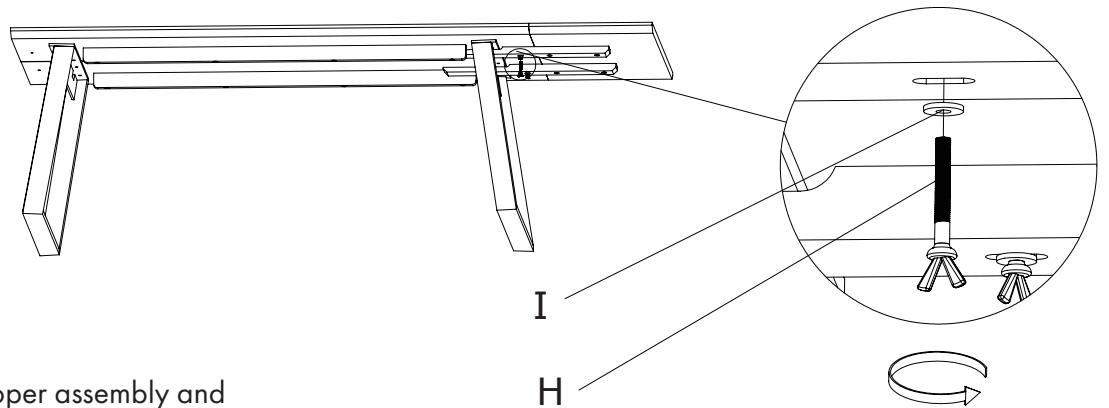

ASSEMBLY INSTRUCTION

MELVILLE EXTENSION

ROWICO

H O M E

<p>Ax1</p> 	<p>Dx4</p>  <p>M8×40MM</p>
	<p>E x4</p>  <p>M8×Ø12</p>
<p>Bx2</p> 	<p>Fx4</p>  <p>M8×Ø16</p>
	<p>Gx4</p>  <p>Ø8×40</p>
<p>Cx1</p> 	<p>Hx2</p>  <p>M6×55MM</p>
	<p>Ix2</p>  <p>M8×Ø20</p>

①

②

③

Note:
Improper use, improper assembly and mishandling may lead to defects/ cracks appearing.