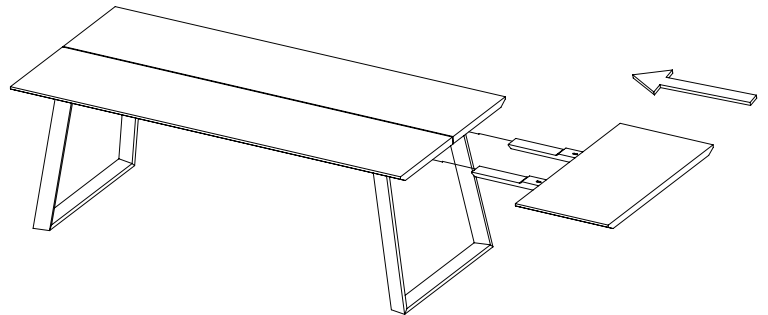

ASSEMBLY INSTRUCTION

MELVILLE EXTENSION

ROWICO

H O M E

<p>Ax1</p> 	<p>Dx4</p>  <p>M8×40MM</p>
	<p>E x4</p>  <p>M8×Ø12</p>
<p>Bx2</p> 	<p>Fx4</p>  <p>M8×Ø16</p>
	<p>Gx4</p>  <p>Ø8×40</p>
<p>Cx1</p> 	<p>Hx2</p>  <p>M6×55MM</p>
	<p>Ix2</p>  <p>M8×Ø20</p>

①

②

③

Note:
Improper use, improper assembly and mishandling may lead to defects/ cracks appearing.