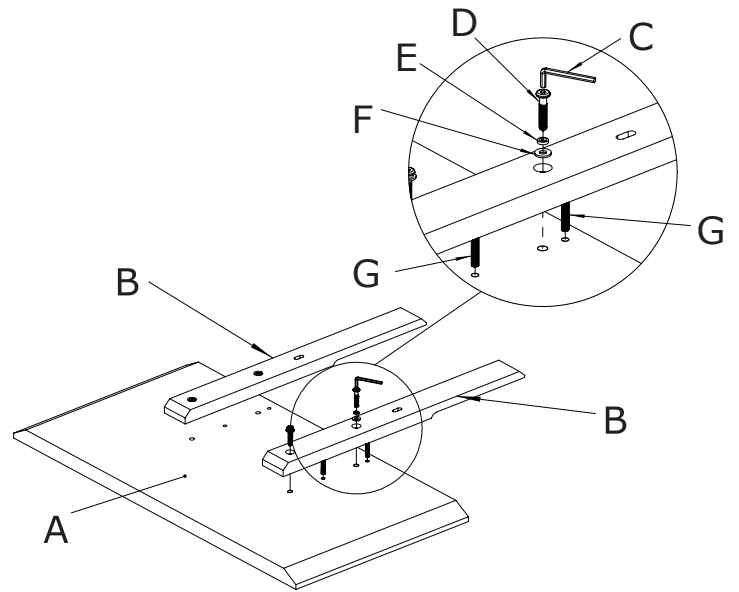

ASSEMBLY INSTRUCTION

MELVILLE EXTENSION

ROWICO

H O M E

<p>Ax1</p> 	<p>Dx4</p>  <p>M8×40MM</p>
	<p>E x4</p>  <p>M8×Ø12</p>
<p>Bx2</p> 	<p>Fx4</p>  <p>M8×Ø16</p>
	<p>Gx4</p>  <p>Ø8×40</p>
<p>Cx1</p> 	<p>Hx2</p>  <p>M6×55MM</p>
	<p>Ix2</p>  <p>M8×Ø20</p>

①

②

③

Note:
Improper use, improper assembly and mishandling may lead to defects/ cracks appearing.